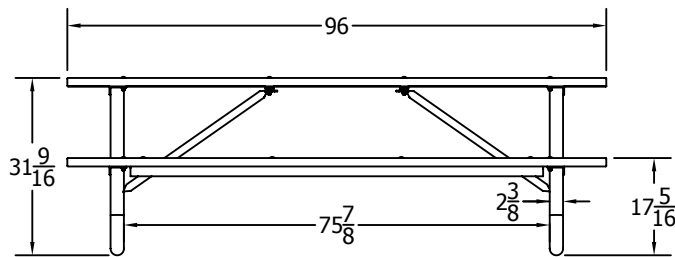

TOP VIEW

3D ISOMETRIC VIEW

FRONT VIEW

SIDE VIEW

STANDARD COLORS

OPTIONAL COLORS

INSERT COLOR CODE IN PRODUCT NUMBER
 BLUE= BLU, CEDAR= CED, GRAY= GRA, GREEN= GRE,
 RED= RED, BLACK= BLA, BROWN=BRO, WHITE=WHI

EXAMPLE: 8FT. CEDAR GALVANIZED FRAME PICNIC TABLE =
 PB **8CEDGFPIC**

8 Ft. Galvanized Table Spec Sheet

©COPYRIGHT 2013-2033

THIS COPYRIGHTED MATERIAL IS THE PROPERTY OF FROG FURNISHINGS AND SHALL NOT BE REPRODUCED, PUBLISHED OR DISCLOSED TO OTHERS WITHOUT AUTHORIZATION AND CANNOT BE USED IN ANY WAY AGAINST OR DETRIMENTAL TO JAYHAWK PLASTICS INC. OLATHE, KANSAS USA