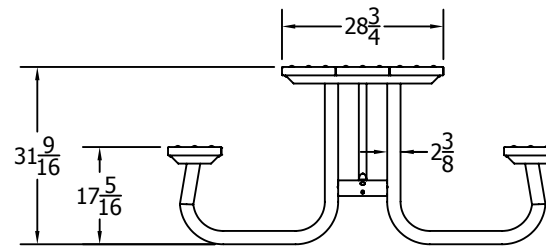

TOP VIEW

3D ISOMETRIC VIEW

FRONT VIEW

SIDE VIEW

STANDARD COLORS

OPTIONAL COLORS

INSERT COLOR CODE IN PRODUCT NUMBER
 BLUE= BLU, CEDAR= CED, GRAY= GRA, GREEN= GRE,
 RED= RED, BLACK= BLA, BROWN=BRO, WHITE=WHI

EXAMPLE: 8FT. CEDAR GALVANIZED FRAME PICNIC TABLE =
 PB **8CEDGFPIC**

8 Ft. Galvanized Table Spec Sheet

©COPYRIGHT 2013-2033

THIS COPYRIGHTED MATERIAL IS THE PROPERTY OF FROG FURNISHINGS AND SHALL NOT BE REPRODUCED, PUBLISHED OR DISCLOSED TO OTHERS WITHOUT AUTHORIZATION AND CANNOT BE USED IN ANY WAY AGAINST OR DETRIMENTAL TO JAYHAWK PLASTICS INC. OLATHE, KANSAS USA